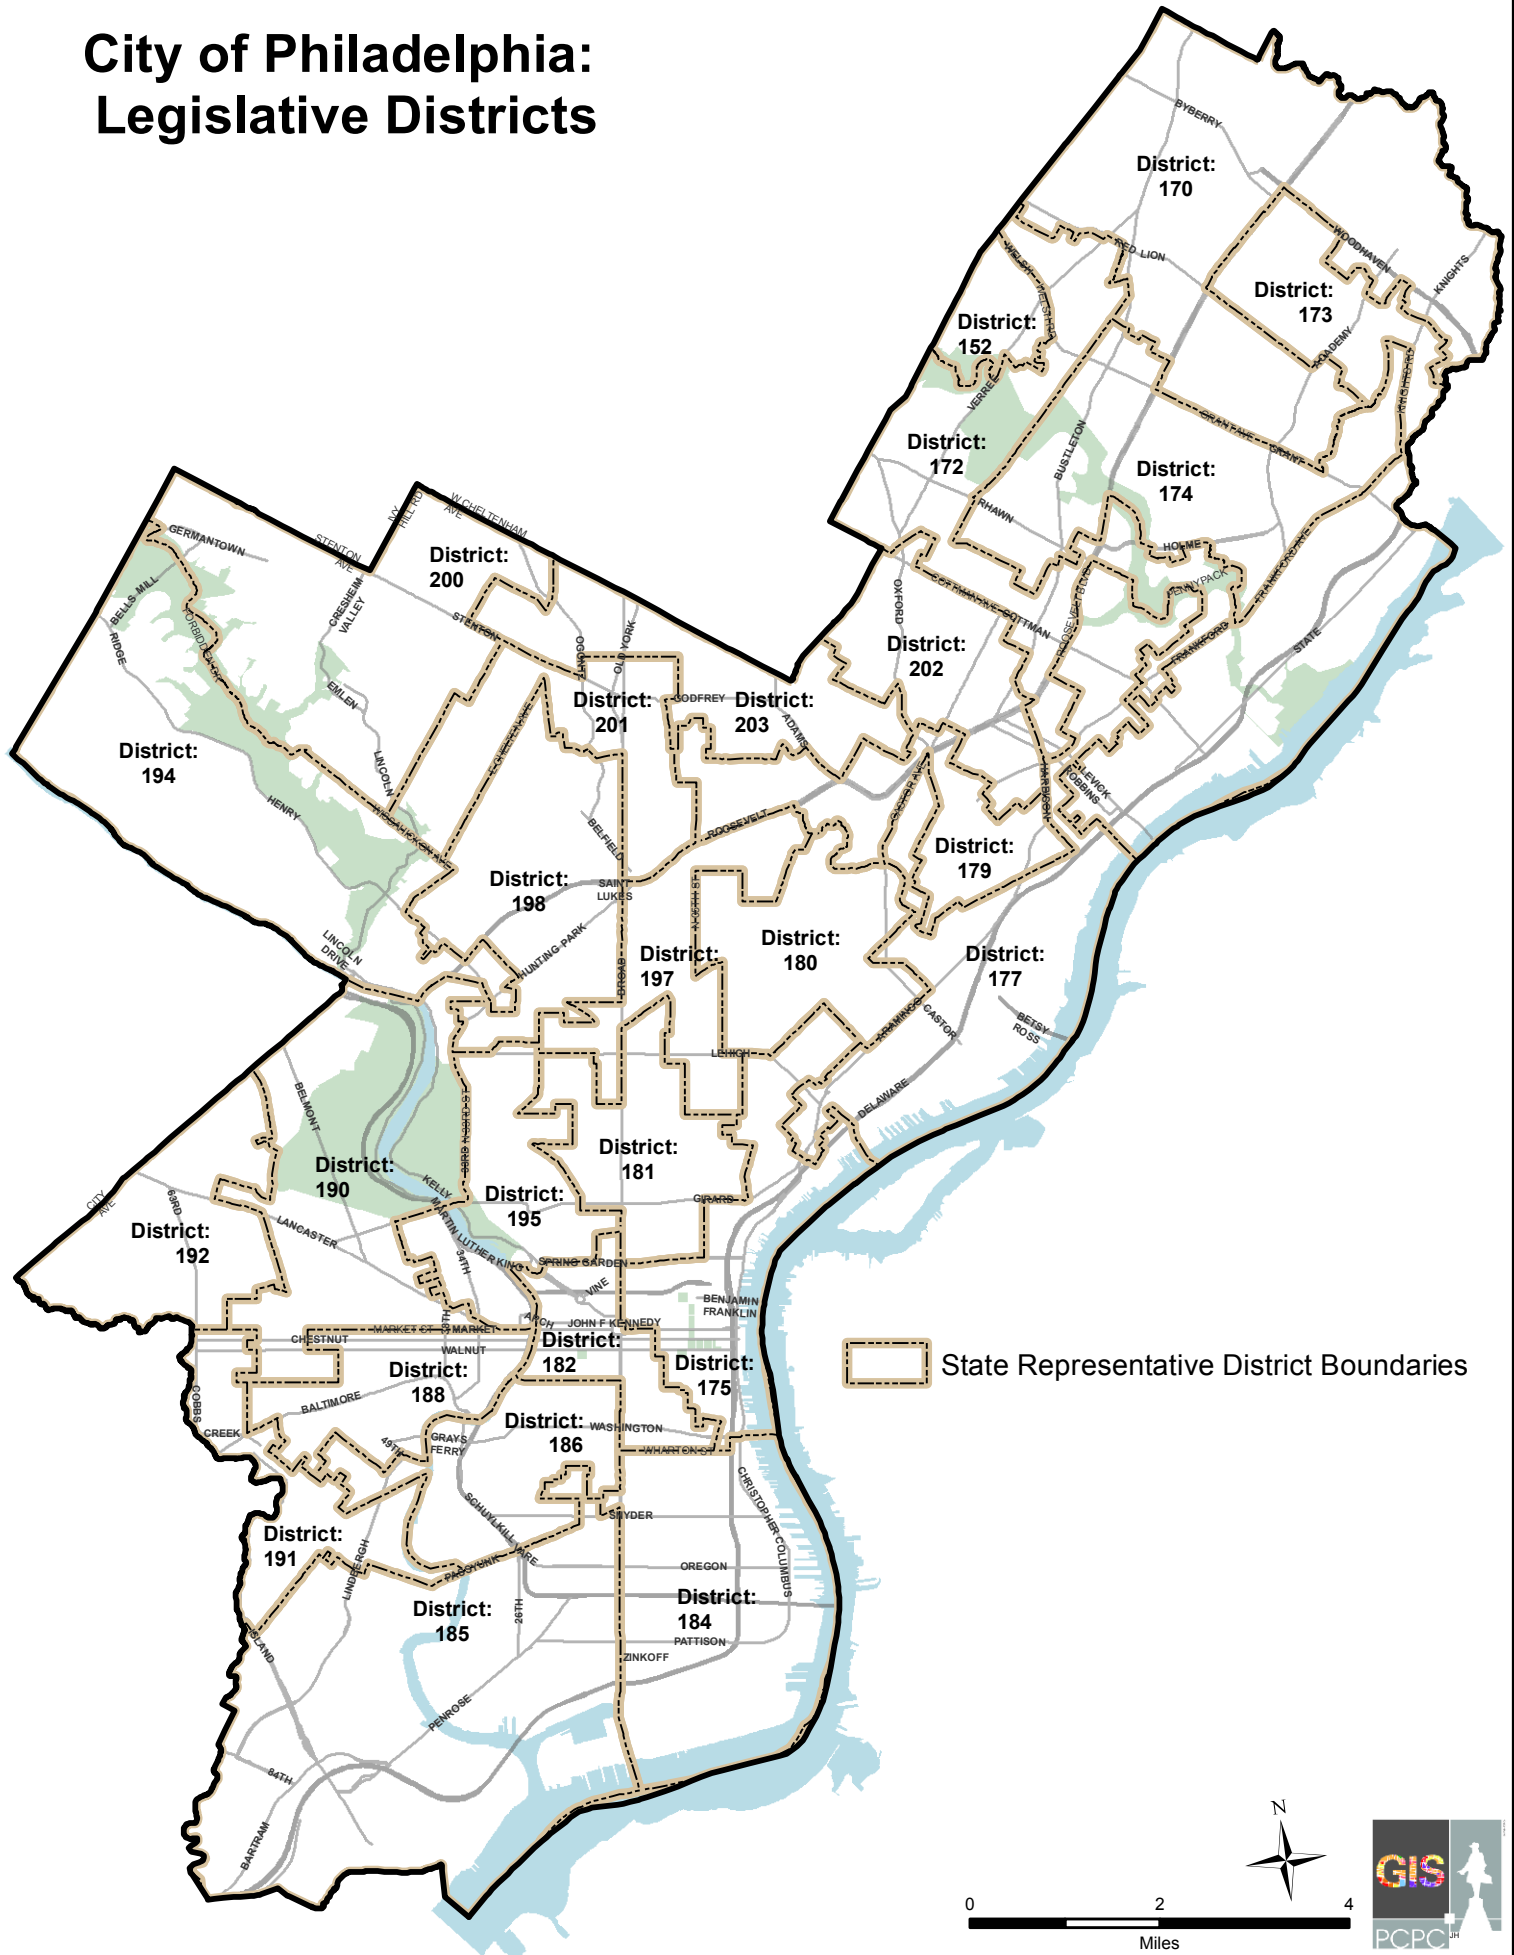

City of Philadelphia: Legislative Districts

 State Representative District Boundaries

0 2 4
Miles